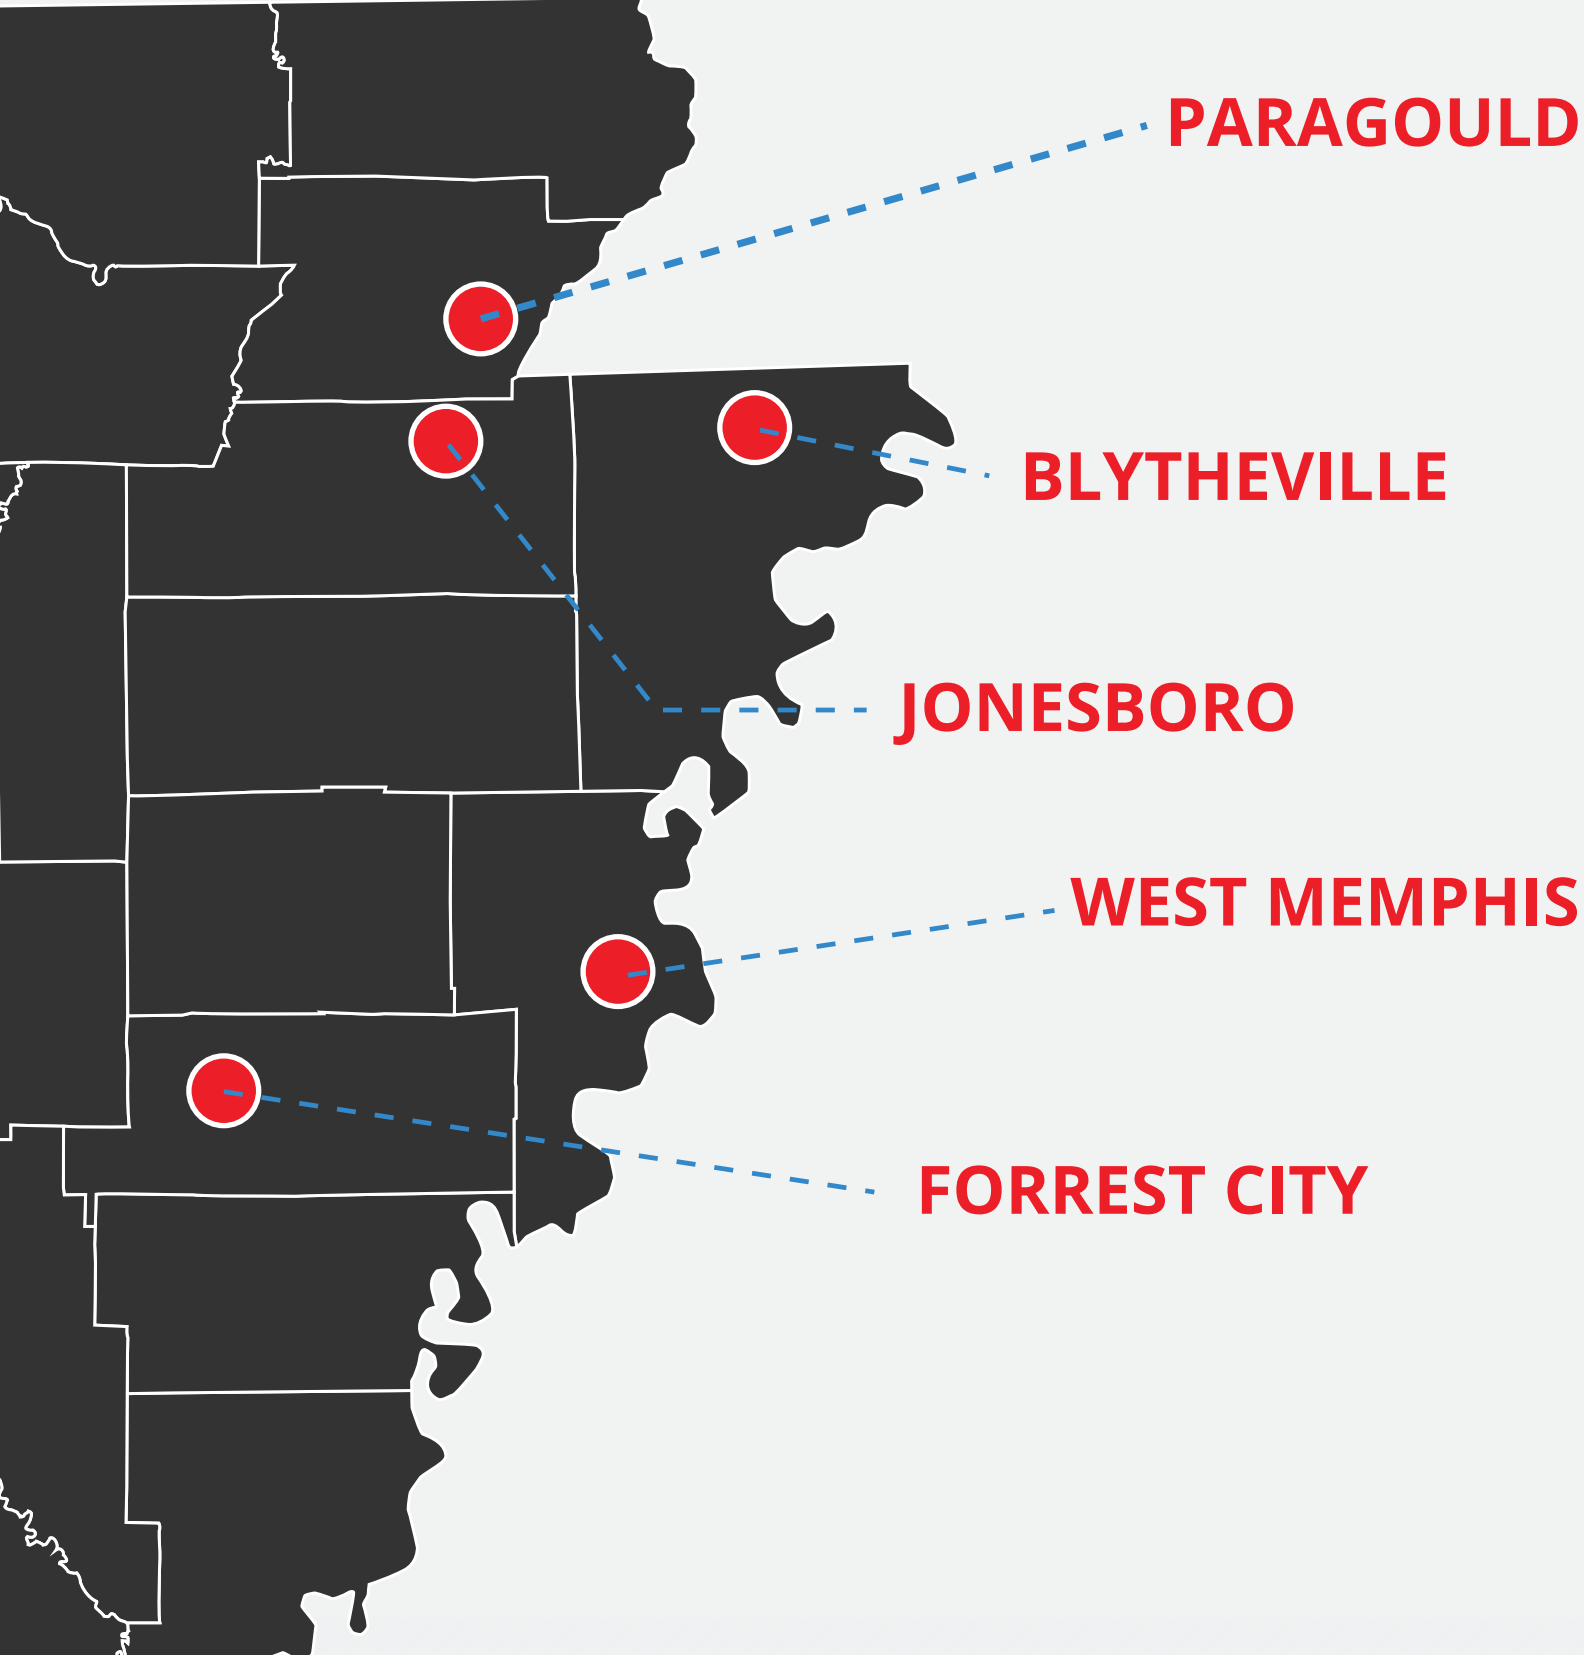

# CAR ACCIDENTS

AN INFOGRAPHIC

How often do car accidents happen in Arkansas?

**493** people died  
IN TRAFFIC ACCIDENTS IN **2017**

**140** FATALITIES INVOLVED AN  
alcohol-impaired driver

**116** FATALITIES INVOLVED A  
speeding driver

**65** motorcyclists  
WERE KILLED ON  
ARKANSAS ROADS  
& HIGHWAYS

**52** FATALITIES  
WERE THE  
RESULT OF  
intersection  
accidents

**45** pedestrians and  
bicyclists WERE KILLED ON  
ARKANSAS ROADS & HIGHWAYS

MORE THAN HALF **66%**  
OF FATAL TRAFFIC ACCIDENTS HAPPENED

**IN RURAL AREAS**

Where do car accidents happen  
most in Northern Arkansas?

What are the most common causes of  
Arkansas car accidents?

**DRUNK  
DRIVING**

**DISTRACTED  
DRIVING**

**FATIGUED  
DRIVING**

**SPEEDING**

**FAILURE  
TO YIELD**

MCDANIEL LAW FIRM, PLC TAKES AN AGGRESSIVE  
STAND ON BEHALF OF CAR ACCIDENT VICTIMS  
THROUGHOUT NORTHEAST ARKANSAS.

CONTACT US TODAY AT  
**(870) 336-4747**