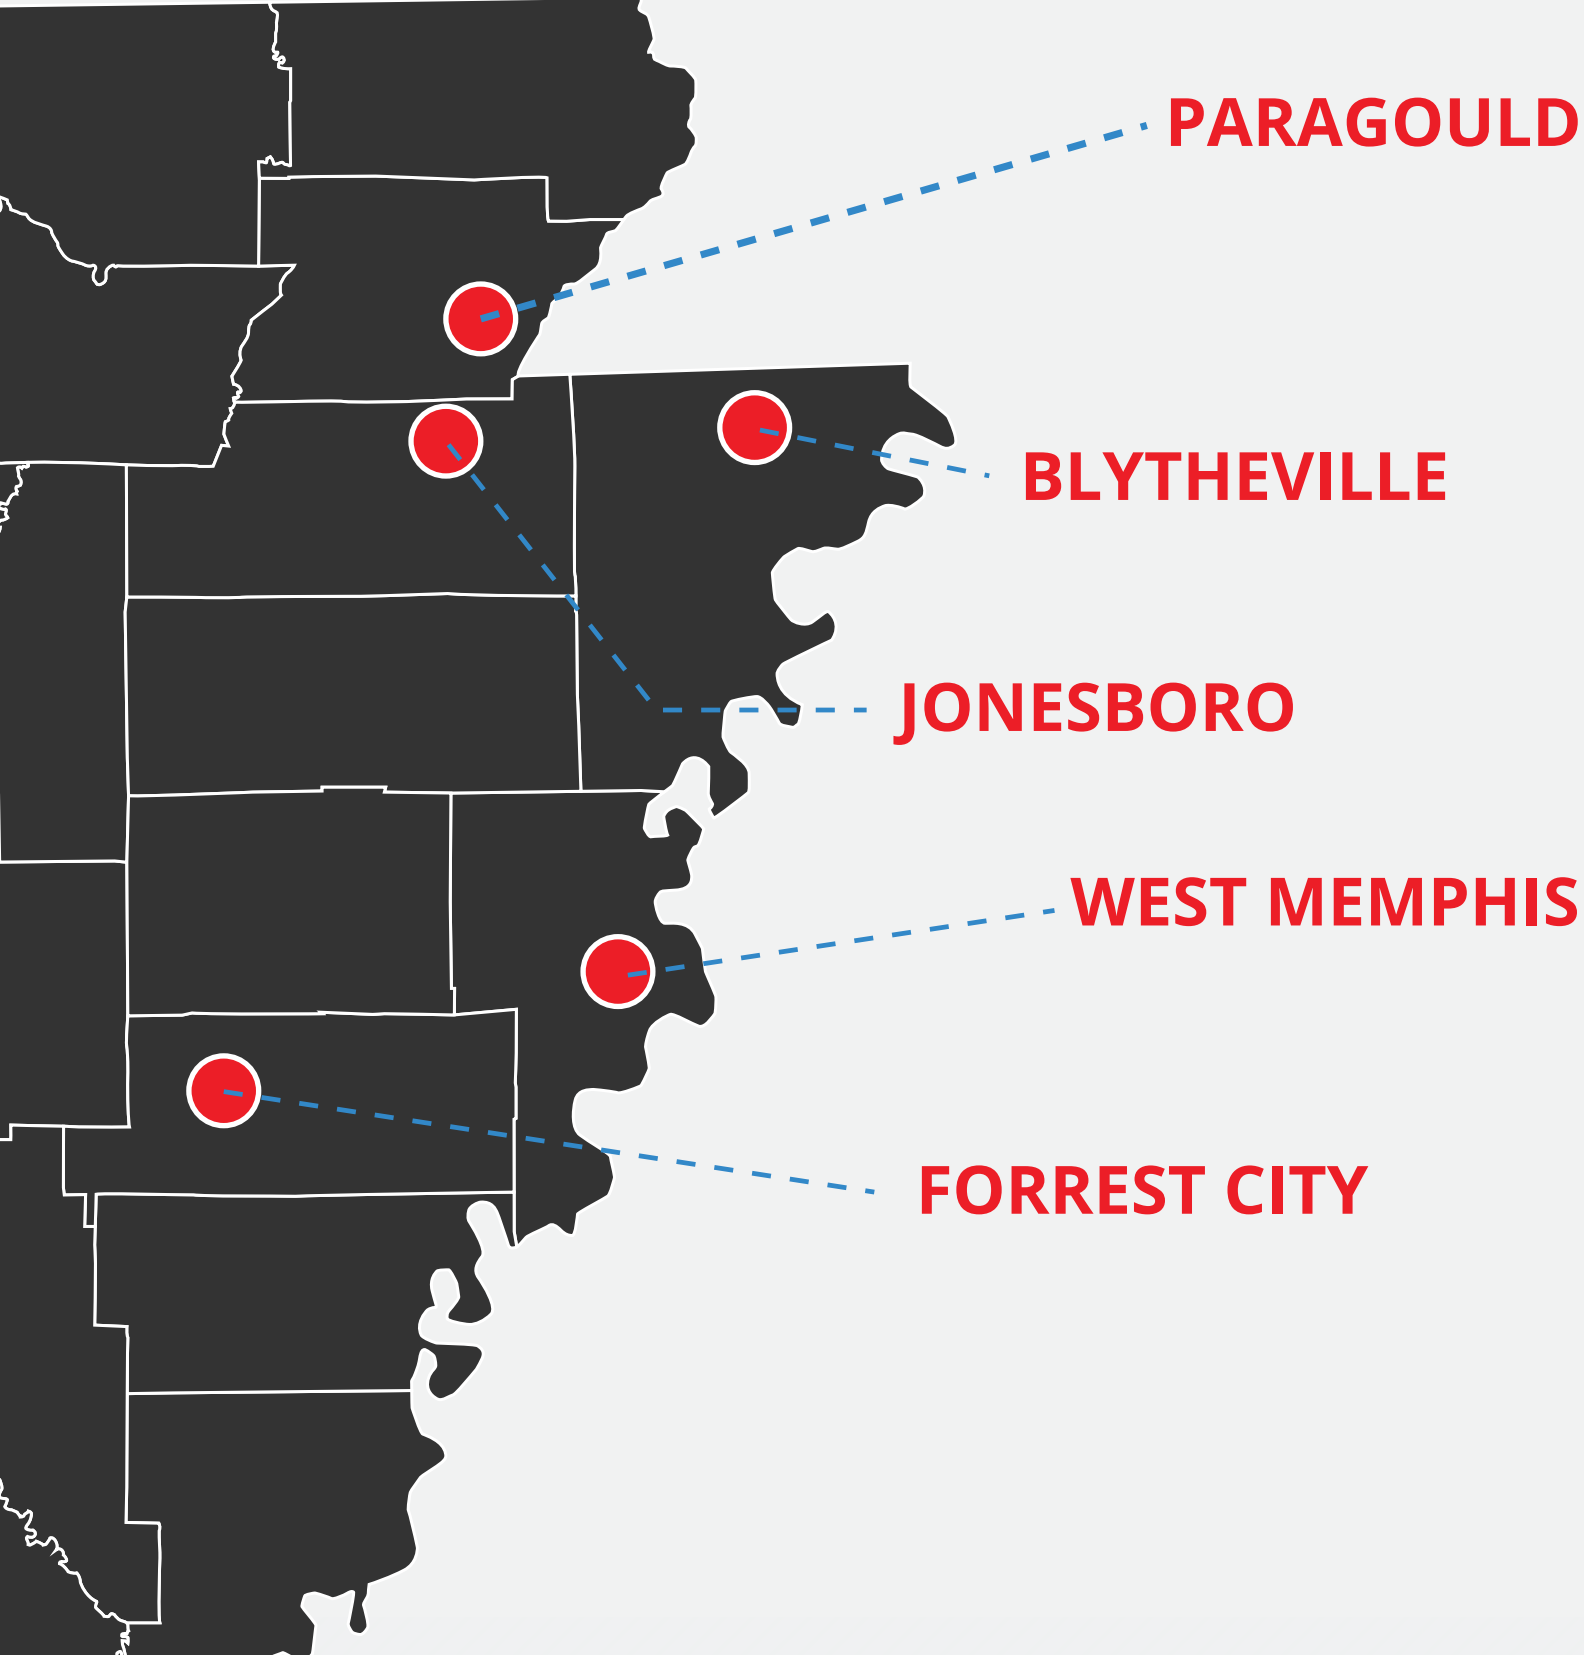

CAR ACCIDENTS

AN INFOGRAPHIC

How often do car accidents happen in Arkansas?

483 people died
IN TRAFFIC ACCIDENTS IN **2013**

123 FATALITIES INVOLVED AN
alcohol-impaired driver

72 FATALITIES INVOLVED A
speeding driver

61
motorcyclists
WERE KILLED ON
ARKANSAS ROADS
& HIGHWAYS

82 FATALITIES
WERE THE
RESULT OF
intersection
accidents

41 pedestrians and
bicyclists WERE KILLED ON
ARKANSAS ROADS & HIGHWAYS

3/4 OF FATAL TRAFFIC
ACCIDENTS HAPPENED

IN RURAL AREAS

Where do car accidents happen most in Northern Arkansas?

What are the most common causes of Arkansas car accidents?

DRUNK
DRIVING

DISTRACTED
DRIVING

FATIGUED
DRIVING

SPEEDING

FAILURE
TO YIELD

MCDANIEL LAW FIRM, PLC TAKES AN AGGRESSIVE
STAND ON BEHALF OF CAR ACCIDENT VICTIMS
THROUGHOUT NORTHEAST ARKANSAS.

CONTACT US TODAY AT
(870) 336-4747